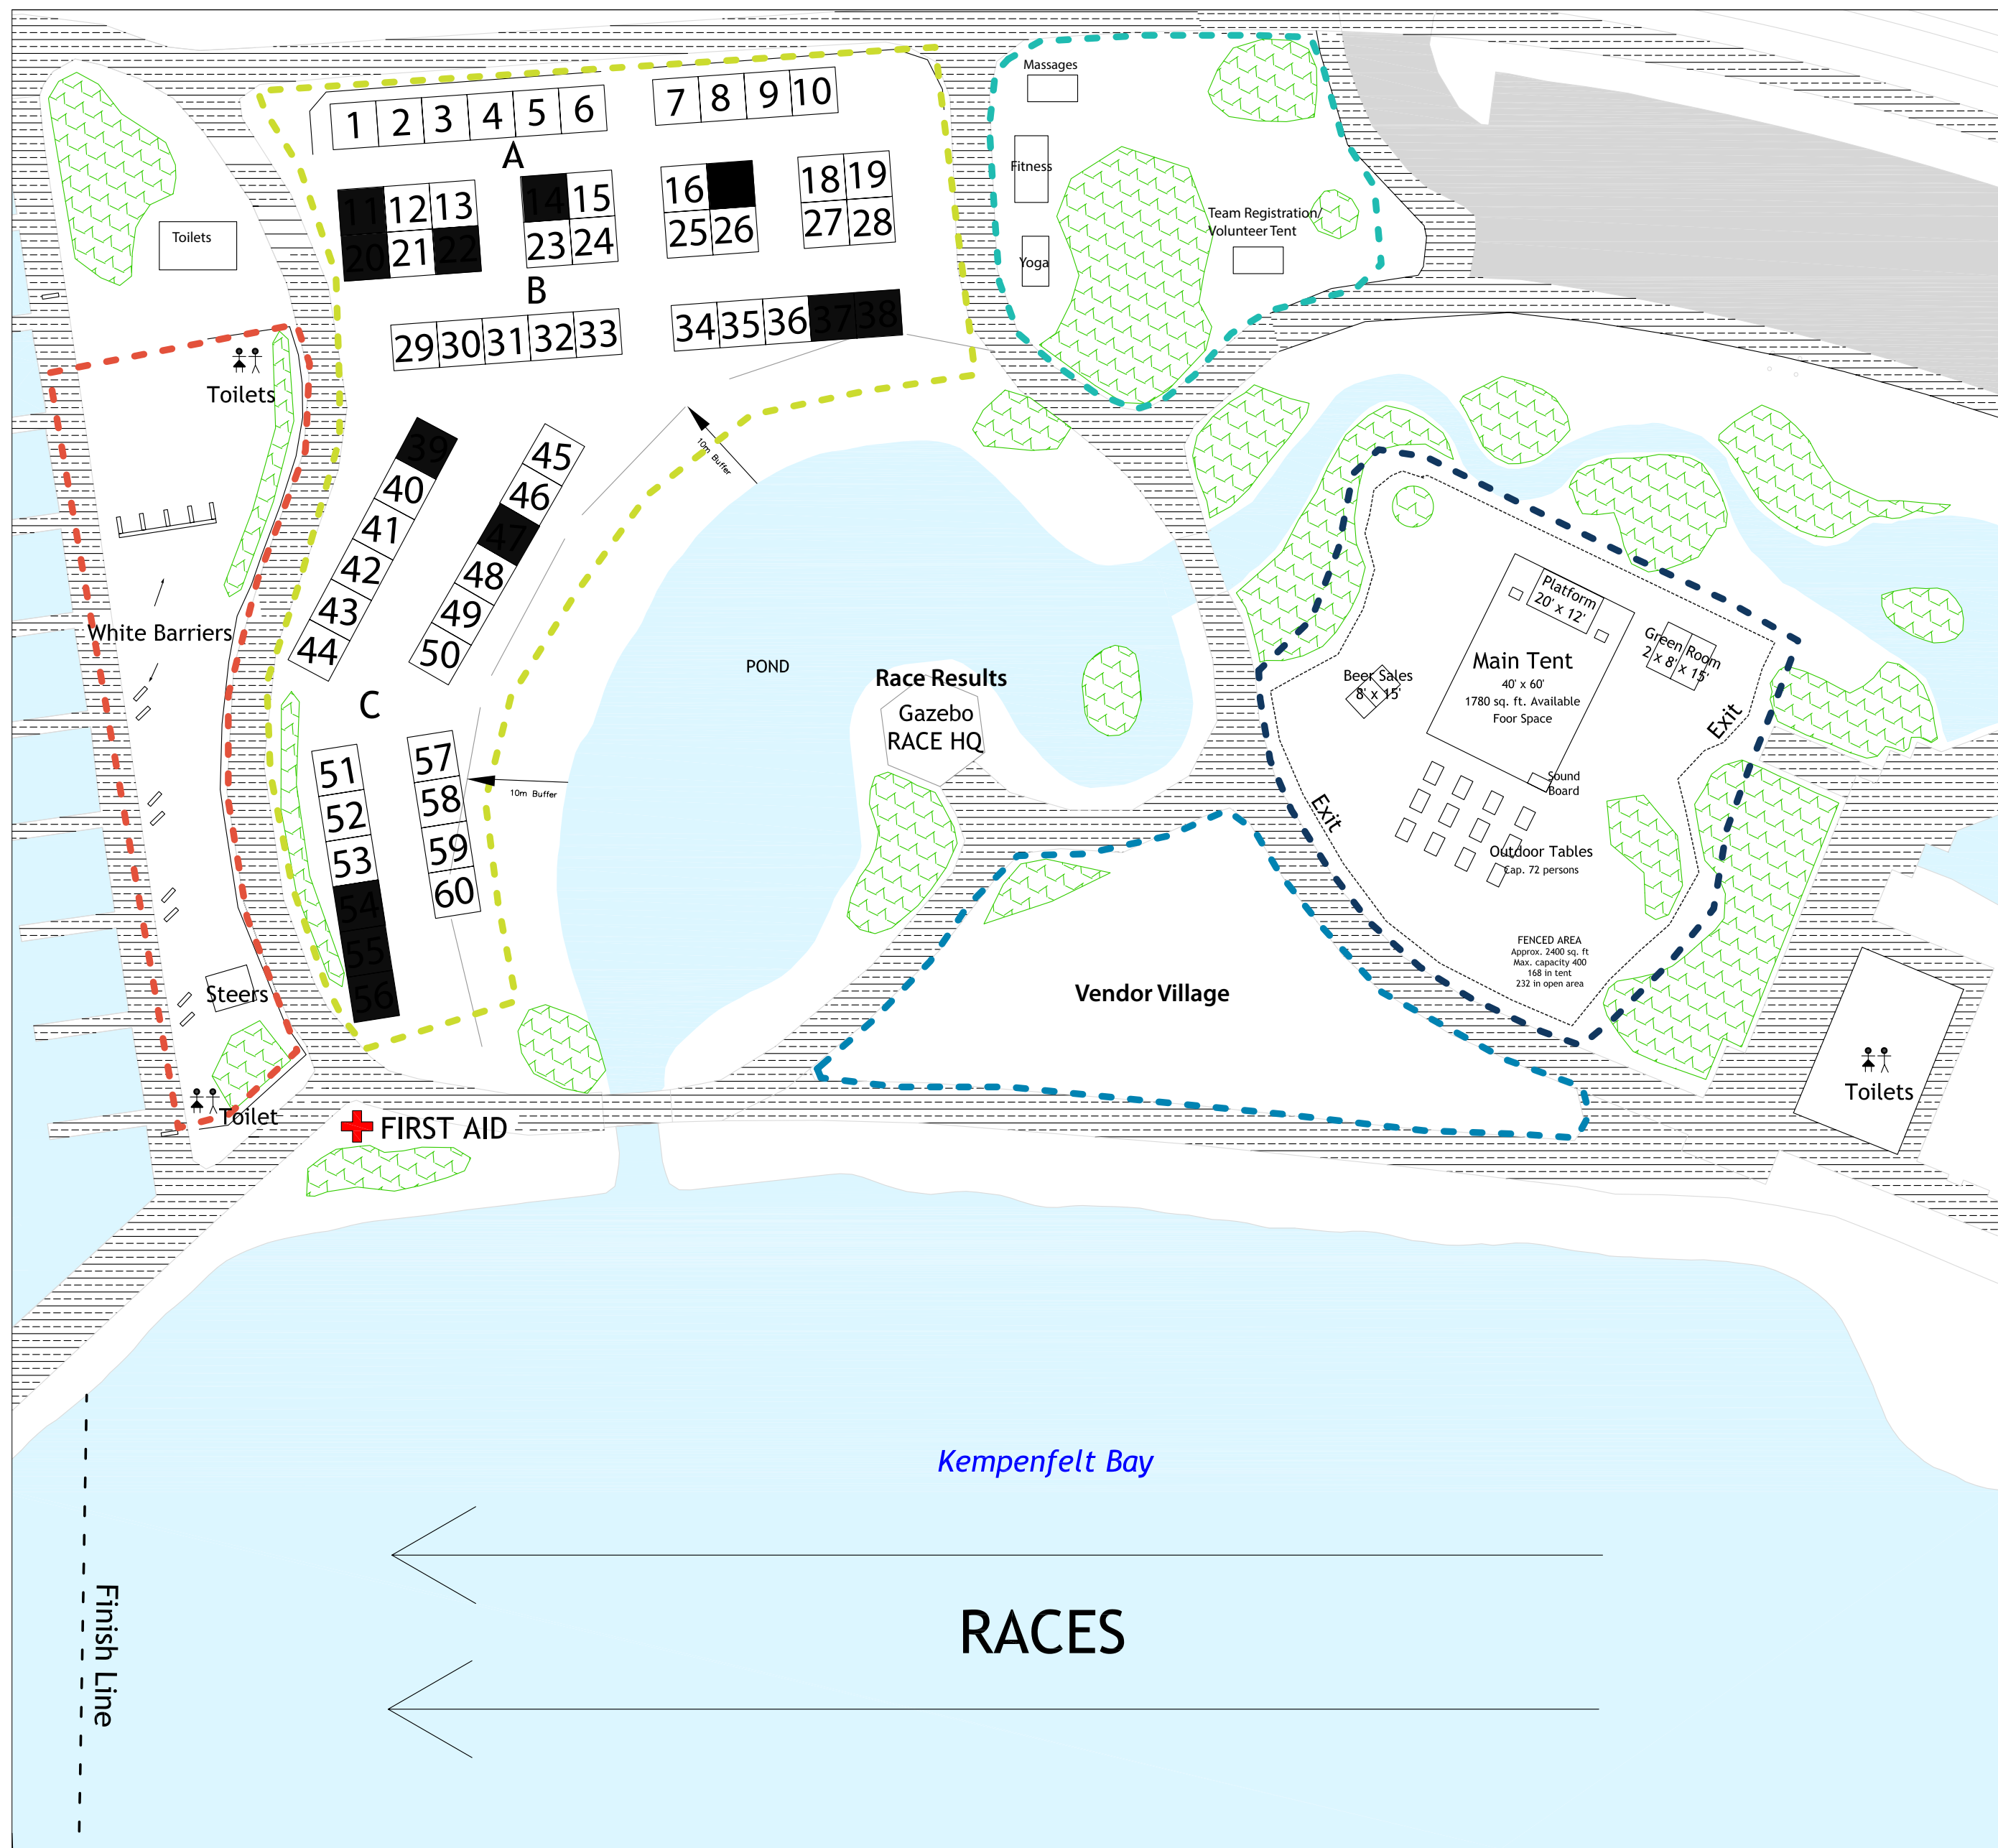

Festival Grounds Site Plan

- - - Marshalling Area (Not Public)
- - - Dragon's Lair
- - - Team Village
- - - Vendor Village
- - - Health & Wellness, Team Registration, Volunteers
- + First Aid
- Restrooms